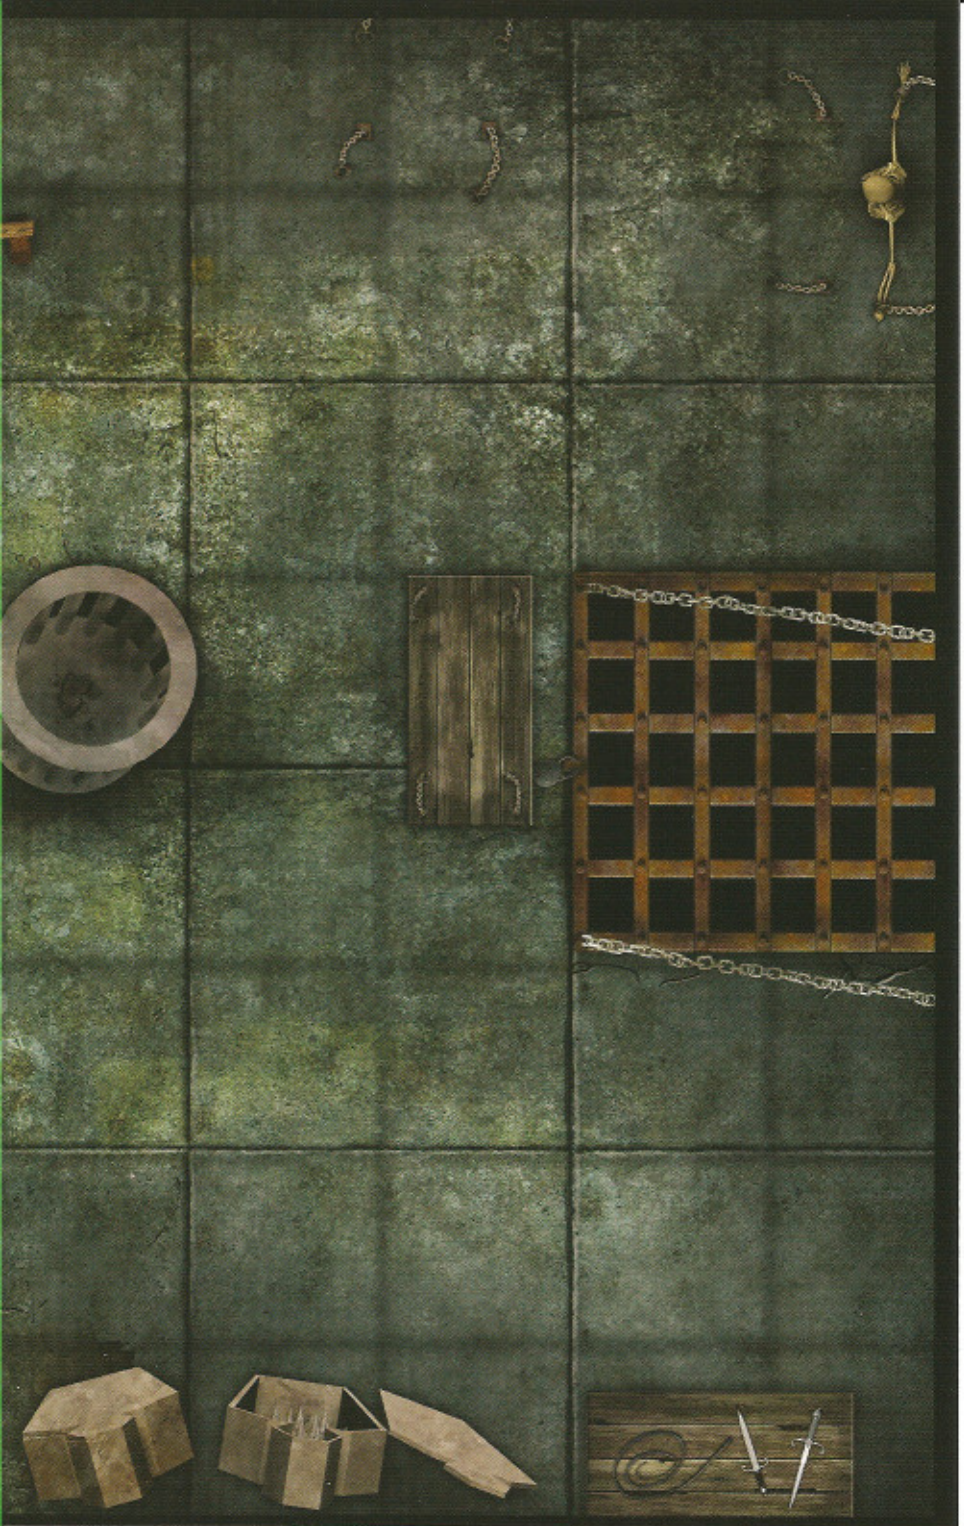

GAMEMASTERY™

MAP PACK: DUNGEON CHAMBERS

CONTAINS 18 FULL-COLOR MAP CARDS

PZO4005

GAMEMASTERY

MAP PACK: DUNGEON CHAMBERS

DELVE THE DEEPEST DUNGEONS!

Why go to the trouble of using miniatures only to push them around an empty table? Paizo's *GameMastery Map Packs* contain full-color gridded maps for use with RPGs and miniatures games. The map cards in this set depict key encounter areas in an evil haunted house, including:

Beast Lair
Spiked Pit
Bridge Over Bubbling Lava
Guard Barracks
Abandoned Storeroom
Ruined Temple
Interrogation Chamber

GameMastery Map Packs provide everything you need to stay a step ahead of your players. Use this product to build dungeon encounters that perfectly fit your campaign. Additional map packs explore other locales of interest to fantasy gamers.

This *Map Pack* contains 18 full-color 8" x 5" map cards suitable for use with *GameMastery Complete Encounters* or any standard gaming miniatures. Cartography by Corey Macoureck.

VISIT US ONLINE AT PAIZO.COM