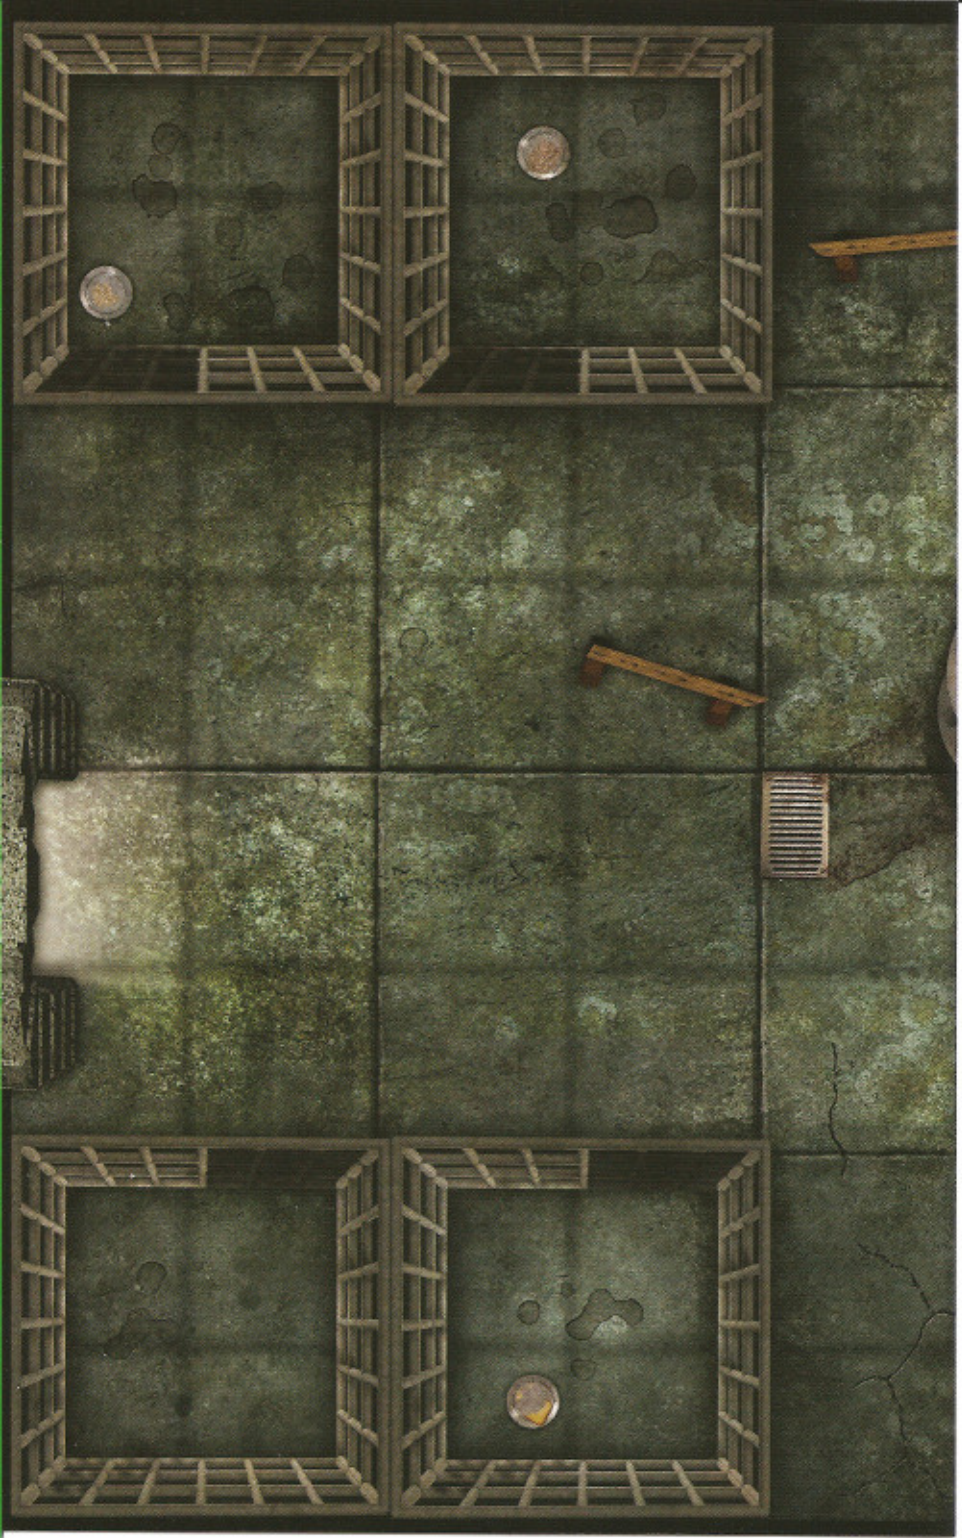

GAMEMASTERY™

MAP PACK: DUNGEON CHAMBERS

CONTAINS 18 FULL-COLOR MAP CARDS

PZO4005

GAMEMASTERY

MAP PACK: DUNGEON CHAMBERS

DELVE THE DEEPEST DUNGEONS!

Why go to the trouble of using miniatures only to push them around an empty table? Paizo's *GameMastery Map Packs* contain full-color gridded maps for use with RPGs and miniatures games. The map cards in this set depict key encounter areas in an evil haunted house, including:

Beast Lair
Spiked Pit
Bridge Over Bubbling Lava
Guard Barracks
Abandoned Storeroom
Ruined Temple
Interrogation Chamber

GameMastery Map Packs provide everything you need to stay a step ahead of your players. Use this product to build dungeon encounters that perfectly fit your campaign. Additional map packs explore other locales of interest to fantasy gamers.

This *Map Pack* contains 18 full-color 8" x 5" map cards suitable for use with *GameMastery Complete Encounters* or any standard gaming miniatures. Cartography by Corey Macoureck.

VISIT US ONLINE AT PAIZO.COM